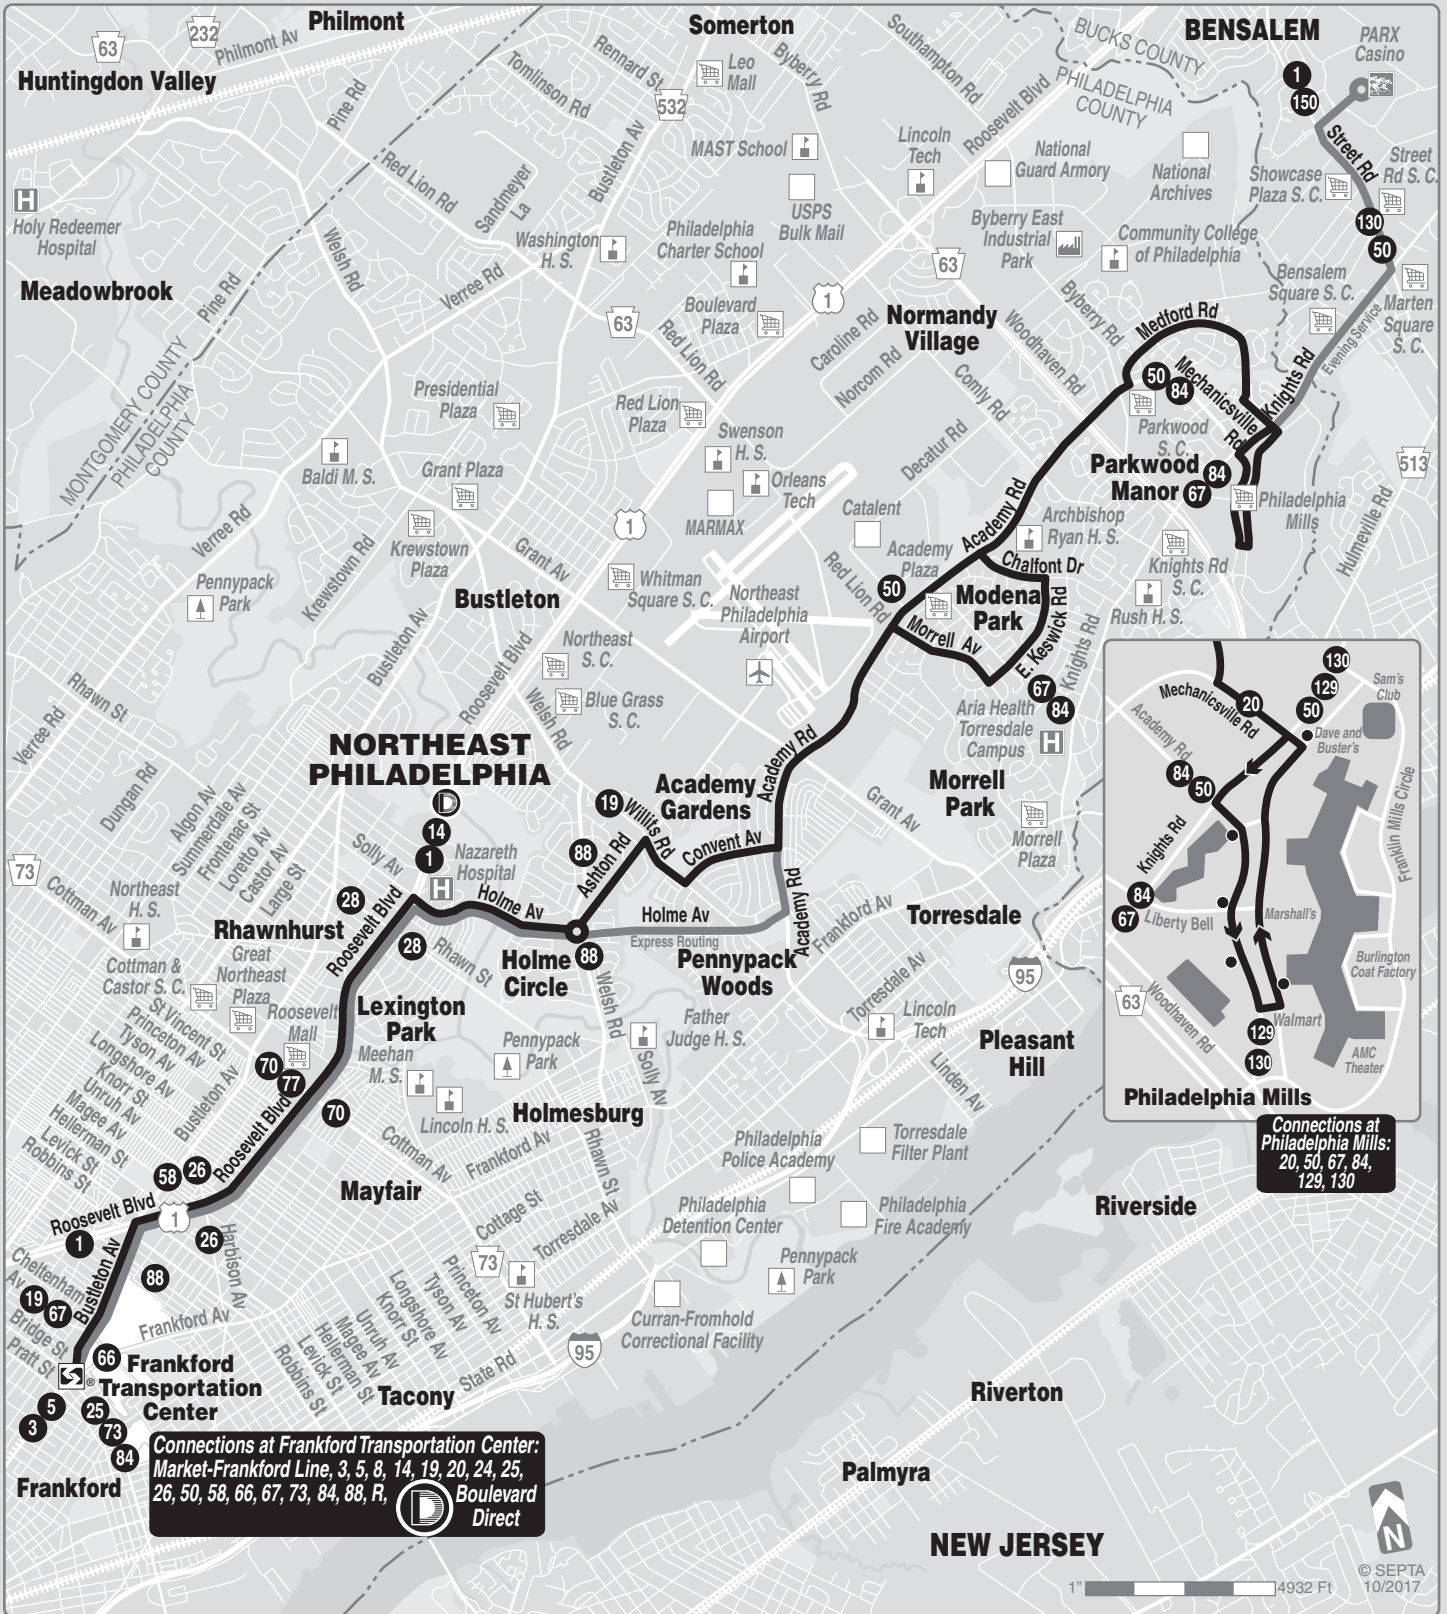

Route 20

Connections at Frankford Transportation Center:
 Market-Frankford Line, 3, 5, 8, 14, 19, 20, 24, 25, 26, 50, 58, 66, 67, 73, 84, 88, R, Boulevard Direct

Connections at Philadelphia Mills:
 20, 50, 67, 84, 129, 130

NEW JERSEY

© SEPTA 10/2017