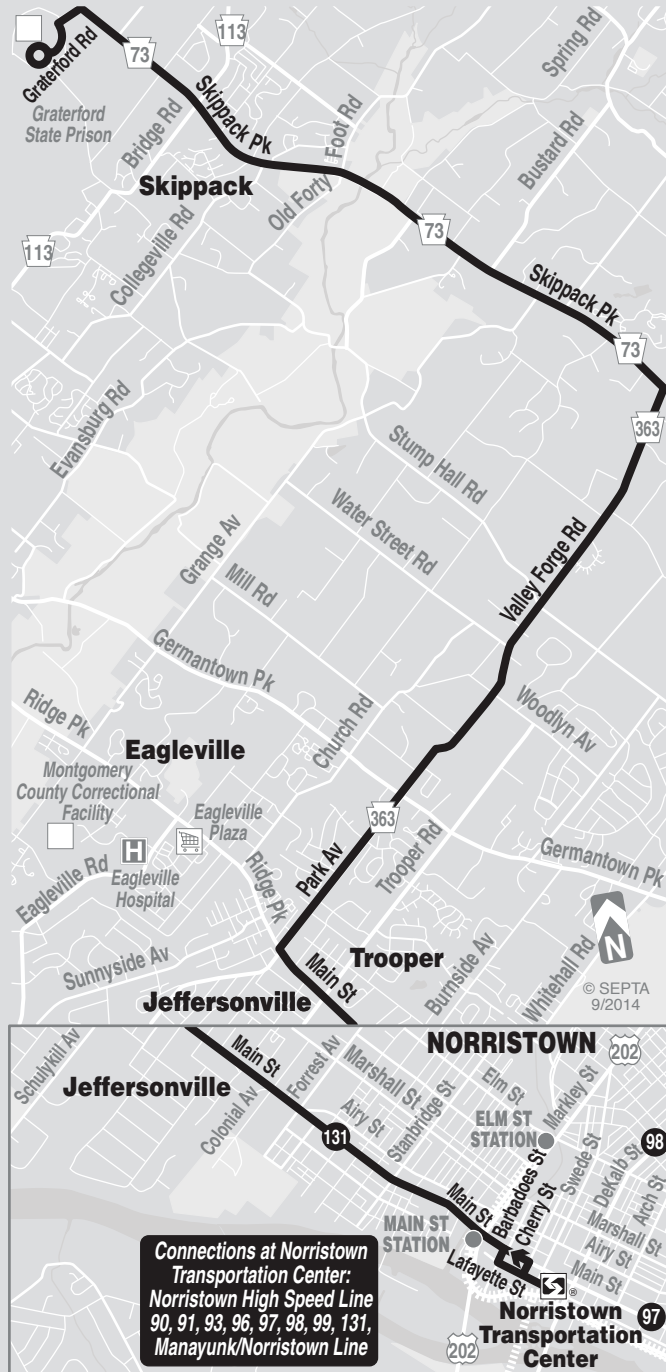

Route 91

Customer Service.....610-279-8400
 TDD/TTY (HEARING IMPAIRED ONLY).....215-580-7853
 Or check the Internet.....www.septa.org