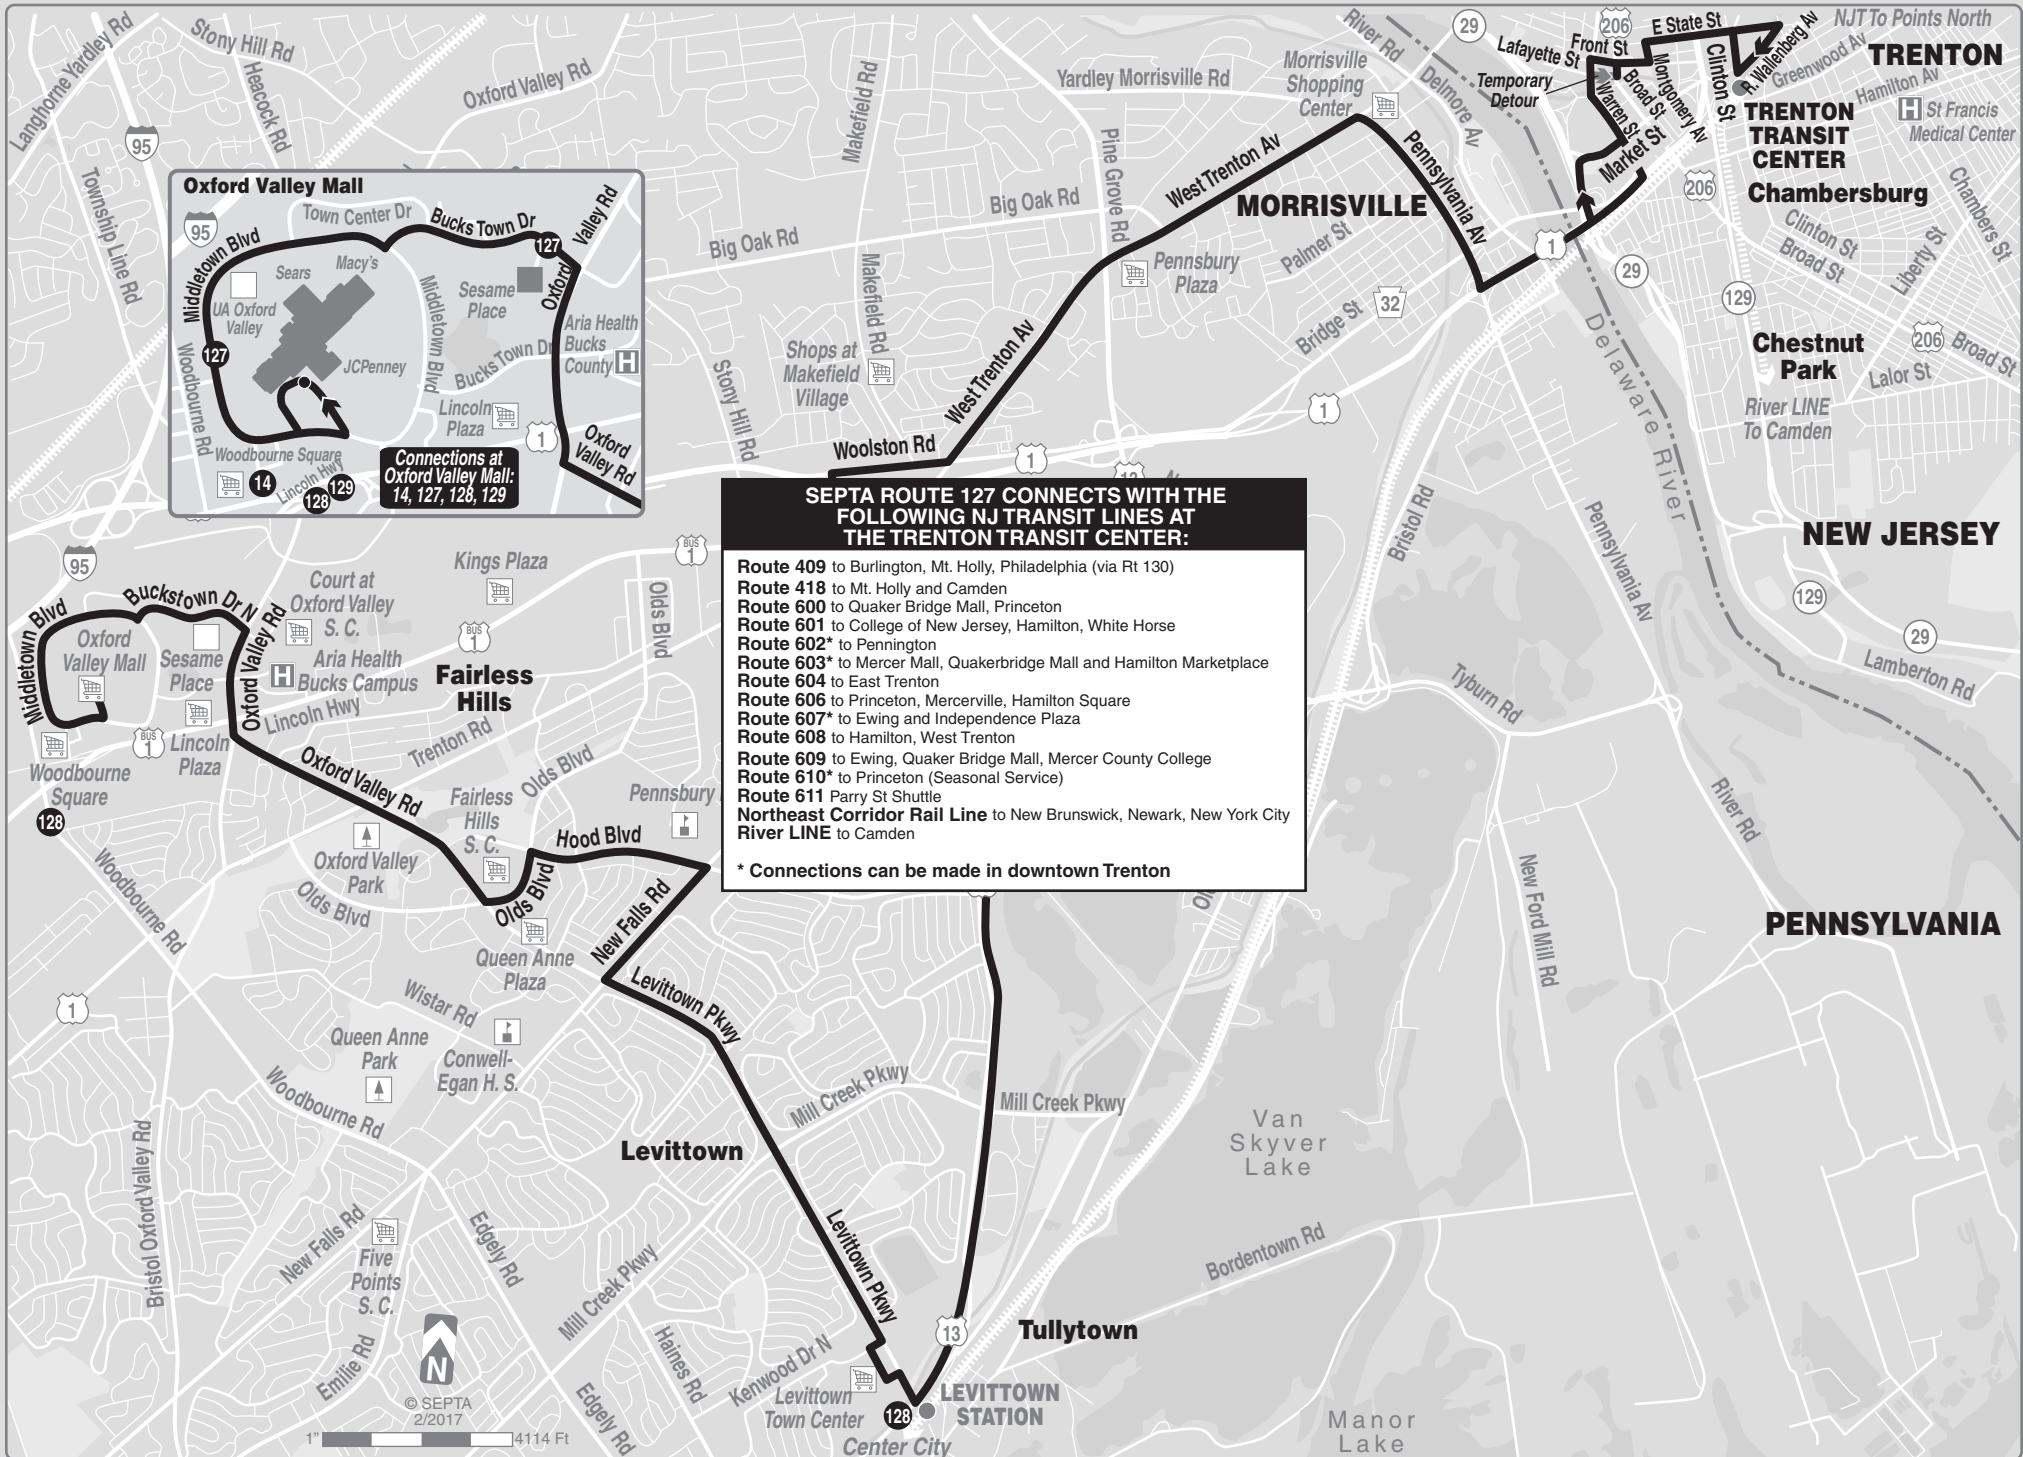

Route 127

Oxford Valley Mall

Map showing the location of Oxford Valley Mall at the intersection of I-95 and I-127. Key locations include Sears, Macy's, JCPenney, and Sesame Place. The map also shows the surrounding roads: Middletown Blvd, Bucks Town Dr, Oxford Valley Rd, and Woodbourne Square.

Connections at Oxford Valley Mall:
14, 127, 128, 129

SEPTA ROUTE 127 CONNECTS WITH THE FOLLOWING NJ TRANSIT LINES AT THE TRENTON TRANSIT CENTER:

- Route 409 to Burlington, Mt. Holly, Philadelphia (via Rt 130)
- Route 418 to Mt. Holly and Camden
- Route 600 to Quaker Bridge Mall, Princeton
- Route 601 to College of New Jersey, Hamilton, White Horse
- Route 602* to Pennington
- Route 603* to Mercer Mall, Quakerbridge Mall and Hamilton Marketplace
- Route 604 to East Trenton
- Route 606 to Princeton, Mercerville, Hamilton Square
- Route 607* to Ewing and Independence Plaza
- Route 608 to Hamilton, West Trenton
- Route 609 to Ewing, Quaker Bridge Mall, Mercer County College
- Route 610* to Princeton (Seasonal Service)
- Route 611 Parry St Shuttle
- Northeast Corridor Rail Line to New Brunswick, Newark, New York City
- River LINE to Camden

* Connections can be made in downtown Trenton