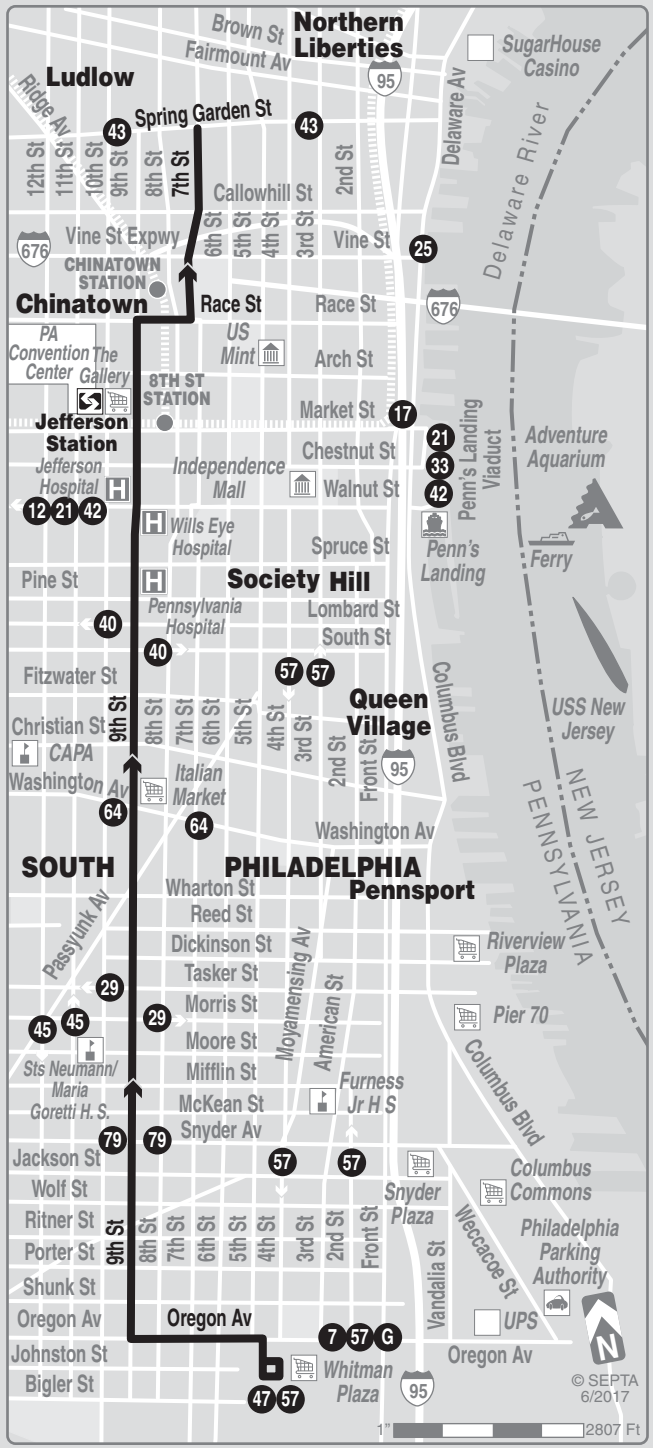

[www.septa.org/safety](http://www.septa.org/safety)

© SEPTA  
6/2017

1" = 2807 Ft

<b>MONDAYS THROUGH FRIDAYS</b>			
<b>To 7th &amp; Spring Garden Streets</b>			
<b>Whitman Plaza</b>	<b>9th St and Washington Av</b>	<b>9th and Market Sts</b>	<b>7th and Spring Garden Sts</b>
<b>AM SERVICE</b>			
8.34	8.48	8.58	9.04
8.54	9.08	9.18	9.24
9.15	9.29	9.39	9.45
9.35	9.49	9.59	10.05
10.06	10.20	10.31	10.38
10.26	10.40	10.51	10.58
10.46	11.00	11.11	11.18
11.06	11.20	11.31	11.38
11.26	11.40	11.51	11.58
11.46	12.00	12.11	12.18
<b>PM SERVICE</b>			
12.06	12.20	12.31	12.38
12.26	12.40	12.51	12.58
12.46	1.00	1.11	1.18
1.06	1.20	1.31	1.38
1.26	1.40	1.51	1.58
1.46	2.00	2.11	2.18
2.06	2.20	2.31	2.38
2.26	2.40	2.51	2.58
2.46	3.00	3.11	3.18
3.06	3.21	3.32	3.39
3.27	3.42	3.53	4.00
3.47	4.02	4.12	4.18
4.08	4.22	4.32	4.38
4.28	4.42	4.52	4.58

Subject To Change  
**For service to South Philadelphia**  
Please refer to the Route 47 passenger timetable.

<b>SATURDAYS</b>			
<b>To 7th &amp; Spring Garden Streets</b>			
<b>Whitman Plaza</b>	<b>9th St and Washington Av</b>	<b>9th and Market Sts</b>	<b>7th and Spring Garden Sts</b>
<b>AM SERVICE</b>			
8.46	9.00	9.11	9.18
<b>A9.11</b>	9.21	9.32	9.39
<b>A9.37</b>	9.47	9.58	10.05
10.03	10.17	10.29	10.36
10.33	10.47	10.59	11.06
11.02	11.17	11.29	11.36
11.32	11.47	11.59	12.06
<b>PM SERVICE</b>			
12.01	12.17	12.29	12.37
12.31	12.47	12.59	1.07
1.01	1.17	1.28	1.36
1.31	1.47	1.58	2.06
2.01	2.17	2.27	2.35
2.31	2.47	2.57	3.05
3.02	3.17	3.27	3.34
3.32	3.47	3.57	4.04
4.03	4.17	4.26	4.33
4.33	4.47	4.56	5.03
5.03	5.17	5.26	5.33
<b>SUNDAYS</b>			
<b>AM SERVICE</b>			
<b>A9.45</b>	9.54	10.04	10.10
10.18	10.32	10.42	10.49
10.53	11.07	11.17	11.24
11.28	11.42	11.52	11.59
<b>PM SERVICE</b>			
12.04	12.18	12.28	12.35
12.40	12.54	1.05	1.12
1.15	1.29	1.40	1.47
1.51	2.05	2.16	2.23
A- Time shown 9th St & Oregon Av			