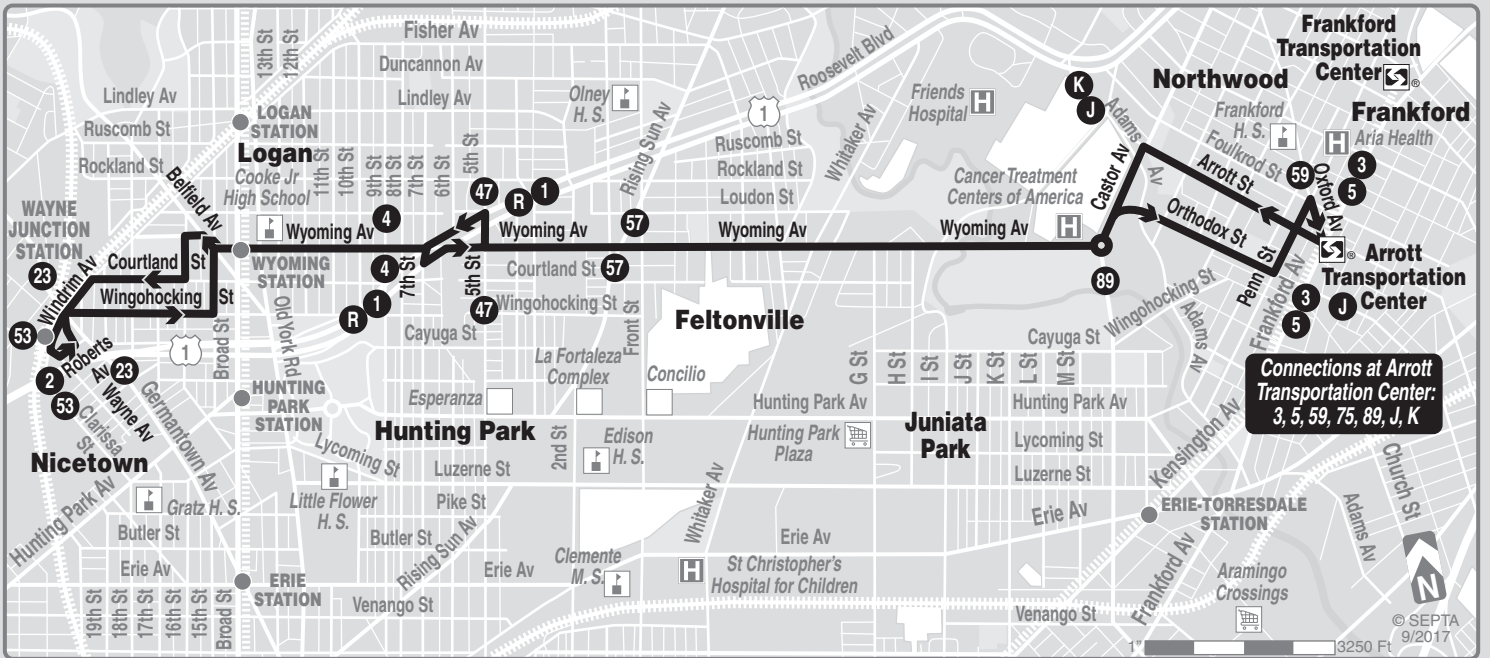

75

Effective September 3, 2017

Wayne Junction to Arrott Transportation Center

Serving Nicetown

Customer Service 215-580-7800
TDD/TTY 215-580-7853
www.septa.org

**SEE SOMETHING
TELL SOMEONE**

www.septa.org/safety

TRAVEL TIPS

- Sunday schedule will be operated on New Year's, Memorial, Independence, Labor, Thanksgiving and Christmas days.
- Fare payment options: cash, transfers, tokens, passes. Go to www.septa.org or m.septa.org for schedules & real time information. Try **Schedules to Go** for next 10 scheduled trips (smart phone users) or **SMS Schedules** for next 4 scheduled trips (by text message); See bus/trolley locations on **TransitView**.
- To **SAVE** Money on Your Commute visit www.thecommuterschoice.com

Subject To Change

A modified version of the above Weekday schedule will be operated on November 24, December 26, 27, 28, 29, 2017 and January 15 (Martin Luther King Day), February 19 (President's Day), 2018. Look for these schedules at www.septa.org.