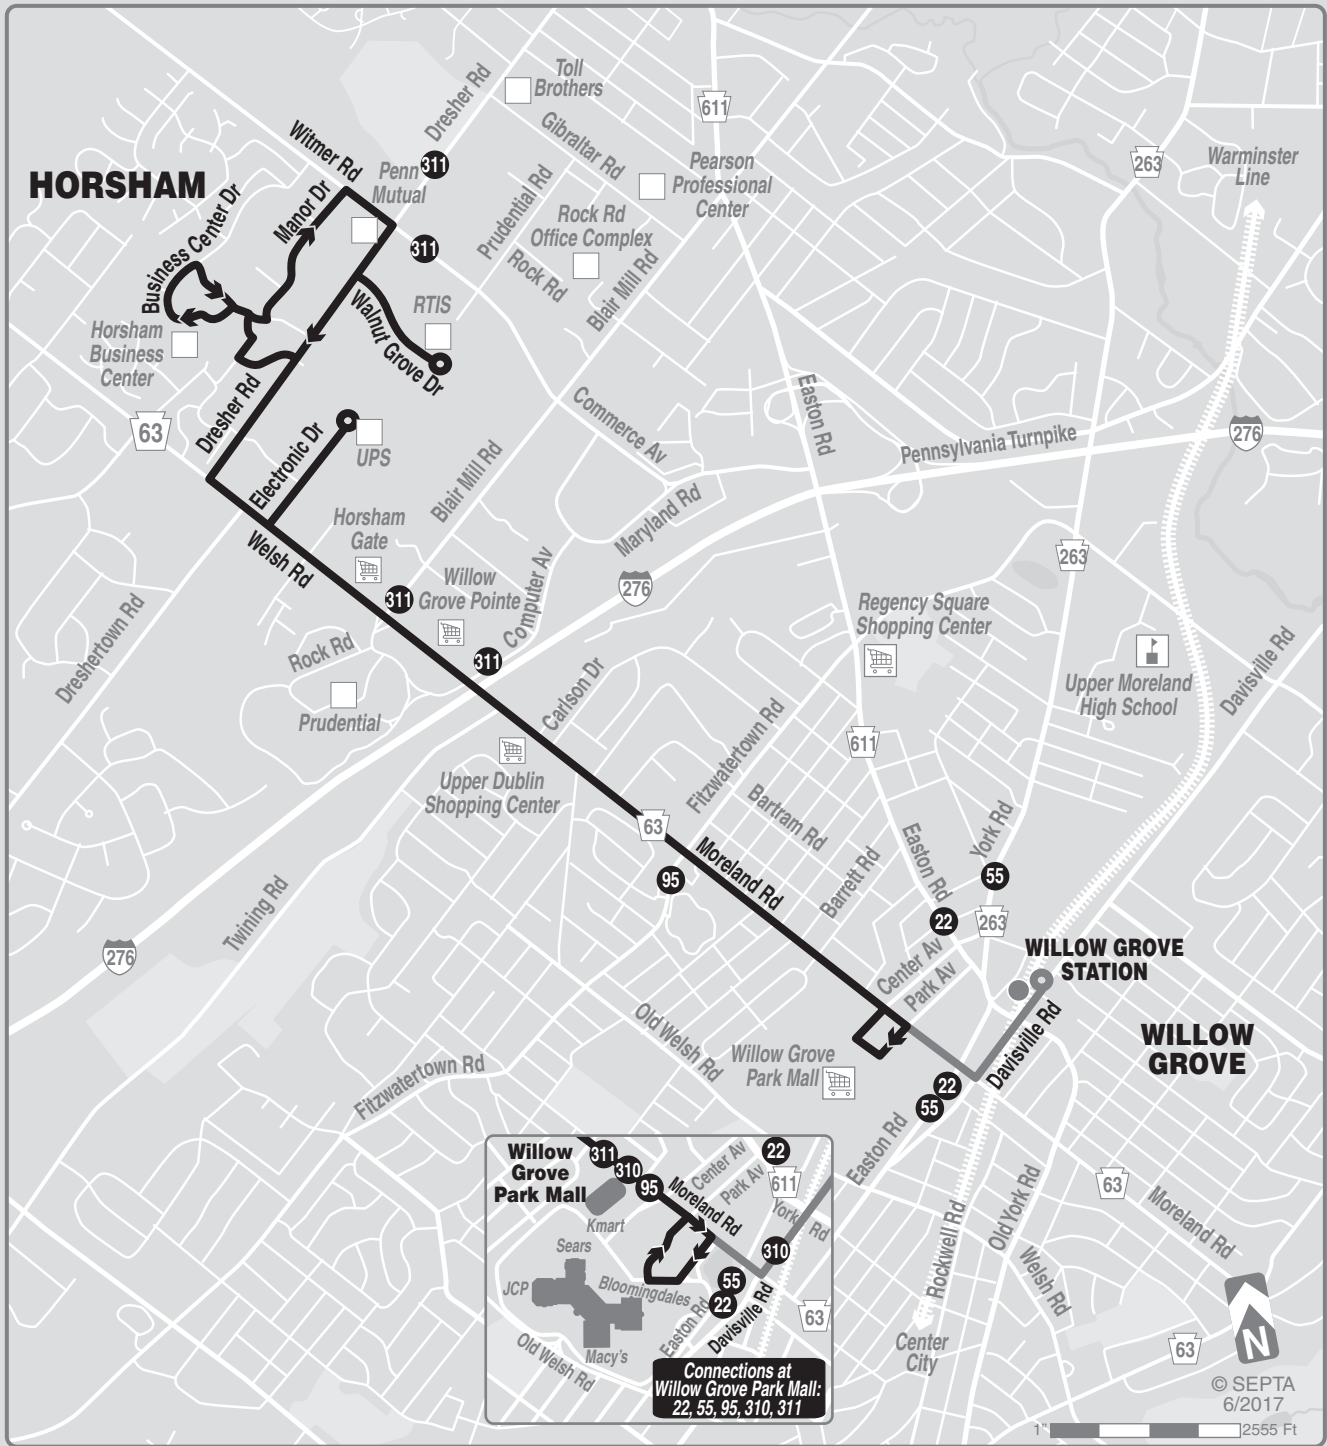

HORSHAM

WILLOW GROVE STATION

WILLOW GROVE

Willow Grove Park Mall

311, 310, 95, 22, 55, 310, 611, 63

Kmart, Sears, JCP, Bloomingdales, Macy's

Center Av, Park Av, York Rd, Easton Rd, Davisville Rd, Moreland Rd

Connections at Willow Grove Park Mall:
22, 55, 95, 310, 311

1" = 2555 Ft