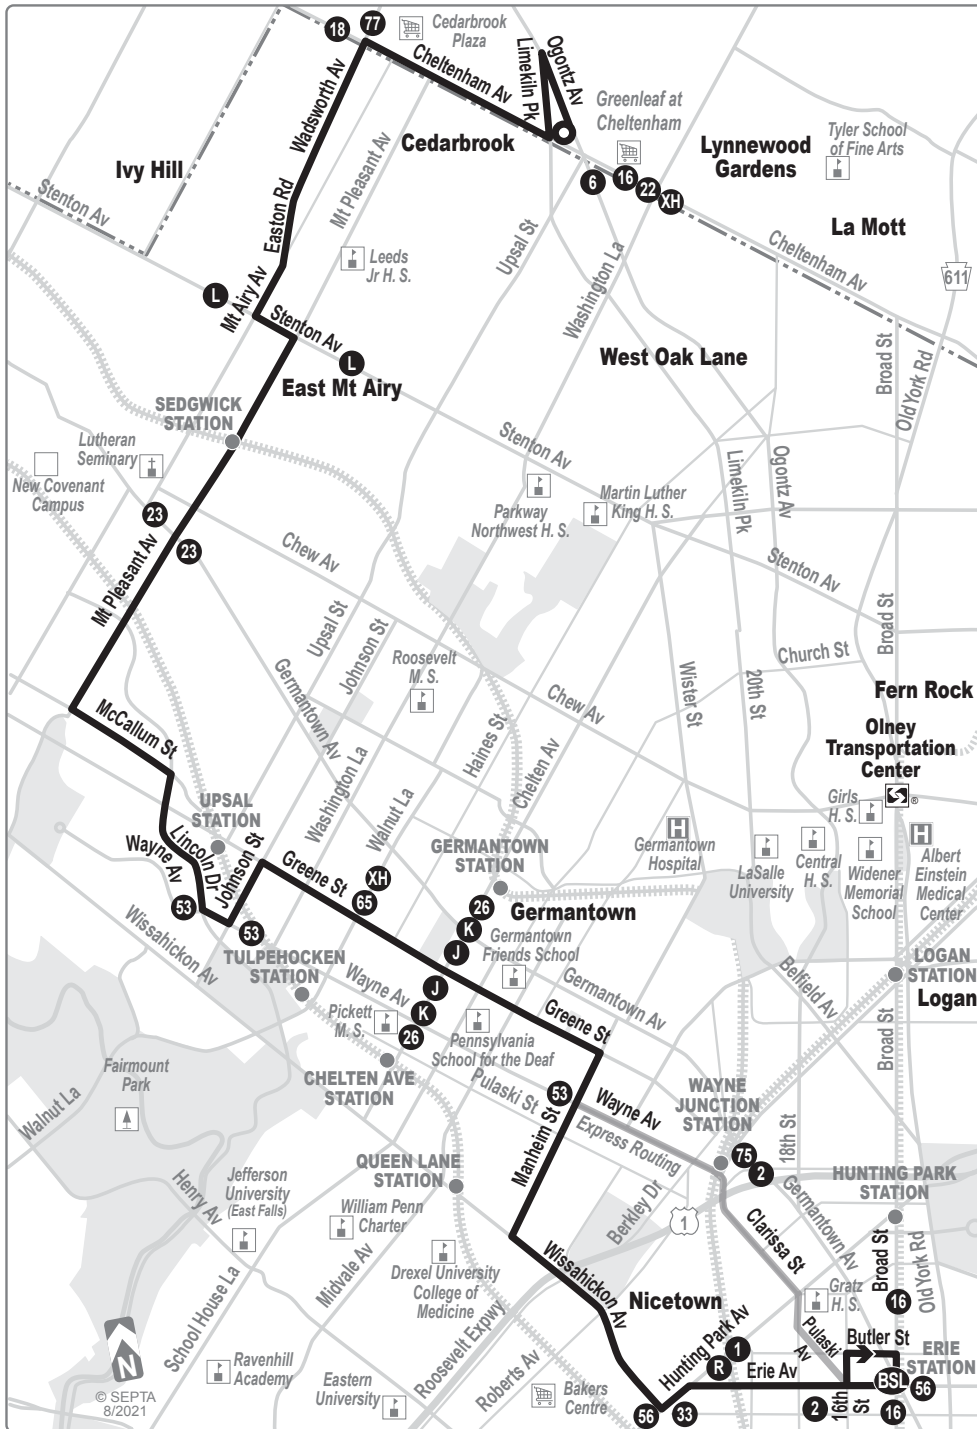

Weekdays					
To Broad-Erie					
Cheltenham and Ogontz Avs Loop	Stenton and Mt Airy Avs	Mt Pleasant and Germantown Avs	Greene St and Cheltenham Av	Broad St and Erie Av	
<b>AM SERVICE</b>					
6:00	6:08	6:14	6:27	6:41	
6:25	6:33	6:39	6:52	7:06	
6:37	6:45	6:51	7:07	7:23	
<b>X6.49</b>	6:57	7:03	7:19	7:31	
7:00	7:09	7:15	7:31	7:47	
7:12	7:21	7:27	7:43	7:59	
<b>X7.24</b>	7:33	7:39	7:55	8:07	
7:38	7:47	7:53	8:08	8:24	
7:51	8:00	8:06	8:21	8:37	
8:05	8:14	8:20	8:35	8:51	
8:19	8:28	8:34	8:49	9:05	
8:35	8:44	8:50	9:04	9:19	
8:54	9:01	9:07	9:21	9:36	
9:12	9:19	9:25	9:39	9:54	
9:29	9:36	9:42	9:56	10:11	
9:49	9:56	10:02	10:16	10:31	
10:10	10:16	10:22	10:36	10:51	
10:30	10:36	10:42	10:56	11:11	
10:50	10:56	11:02	11:16	11:31	
11:10	11:16	11:22	11:36	11:51	
11:30	11:36	11:42	11:56	12:11	
11:50	11:56	12:02	12:16	12:31	
<b>PM SERVICE</b>					
12:10	12:16	12:22	12:36	12:51	
12:30	12:36	12:42	12:56	1:11	
12:50	12:56	1:02	1:16	1:31	
1:08	1:14	1:20	1:36	1:51	
1:25	1:32	1:40	1:56	2:11	
1:45	1:52	2:00	2:16	2:31	
2:05	2:12	2:20	2:36	2:51	
2:21	2:28	2:36	2:52	3:07	
2:37	2:44	2:52	3:08	3:23	
2:52	2:59	3:07	3:23	3:38	
3:05	3:13	3:21	3:37	3:52	
3:20	3:28	3:36	3:52	4:07	
3:35	3:43	3:51	4:07	4:22	
3:50	3:58	4:06	4:22	4:37	
4:05	4:13	4:21	4:37	4:52	
4:20	4:28	4:36	4:52	5:07	
4:35	4:43	4:51	5:07	5:22	
4:49	4:57	5:05	5:21	5:36	
5:07	5:15	5:23	5:37	5:51	
5:26	5:35	5:43	5:57	6:11	
5:51	6:00	6:08	6:22	6:36	
6:24	6:32	6:39	6:52	7:06	
6:54	7:02	7:09	7:22	7:36	
7:25	7:33	7:40	7:53	8:07	
8:05	8:11	8:17	8:30	8:43	
8:47	8:53	8:59	9:10	9:23	
9:29	9:34	9:39	9:50	10:03	
10:09	10:14	10:19	10:30	10:42	
10:49	10:54	10:59	11:10	11:22	
11:29	11:34	11:39	11:50	12:02	
<b>AFTER MIDNIGHT SERVICE</b>					
12:19	12:24	12:29	12:40	12:52	
1:14	1:19	1:24	1:35	1:47	
<p>X- Express trips operate from Wayne &amp; Manheim via Wayne Av, Clarissa St, 18th St, Pulaski Av, Butler St then via regular route with a stop at Clarissa St and Hunting Park Av.</p>					