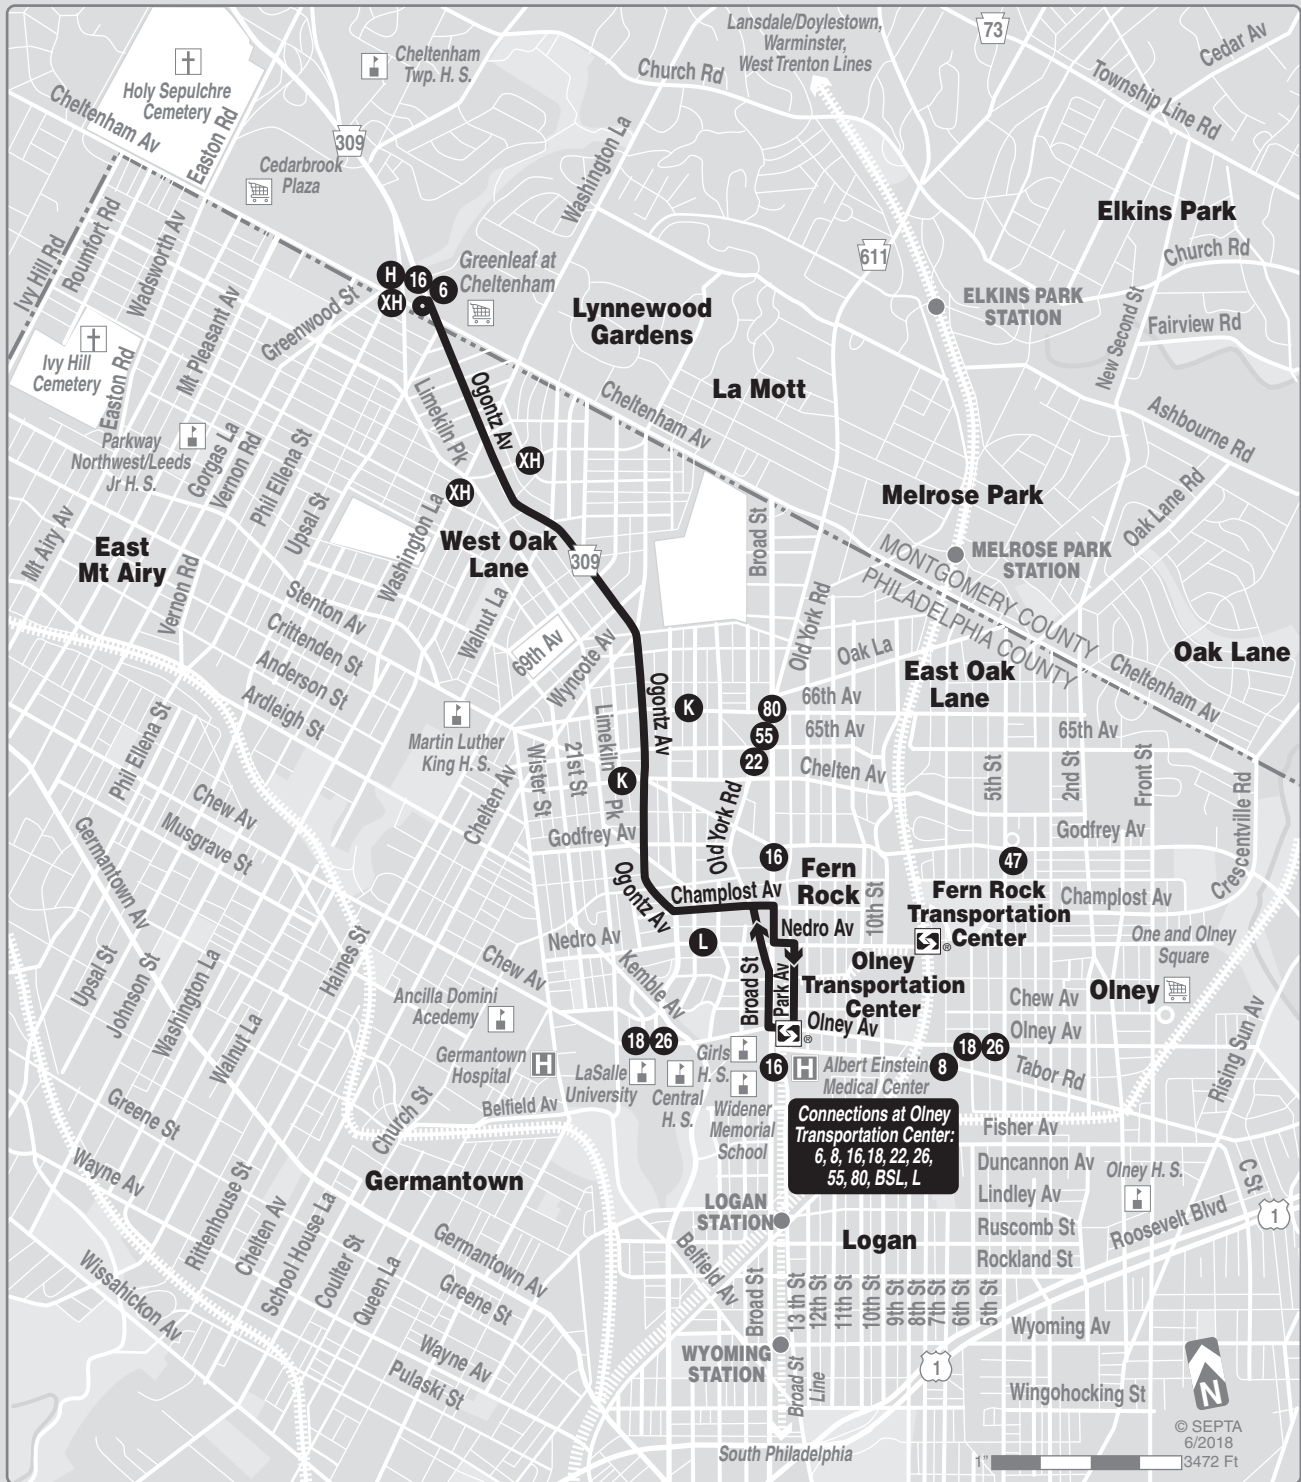

MONDAYS THROUGH FRIDAYS					
To Cheltenham-Ogontz			To Olney Transportation Center		
Olney Transportation Center	Ogontz and Cheltenham Aves	Cheltenham and Ogontz Aves Loop	Cheltenham and Ogontz Aves Loop	Ogontz and Cheltenham Aves	Olney Transportation Center
AM SERVICE			AM SERVICE		
3.30	3.36	3.44	2.56	3.04	3.10
4.30	4.36	4.44	3.56	4.04	4.10
5.23	5.29	5.38	4.56	5.04	5.11
5.47	5.53	6.02	5.26	5.35	5.42
5.59	6.05	6.14	5.38	5.47	5.54
6.11	6.17	6.26	5.50	5.59	6.06
6.23	6.29	6.38	6.01	6.11	6.18
6.35	6.41	6.51	6.12	6.22	6.29
6.46	6.52	7.02	6.23	6.33	6.40
6.57	7.03	7.13	6.34	6.45	6.52
7.05	7.11	7.21	6.44	6.55	7.02
7.12	7.18	7.28	6.51	7.02	7.09
7.19	7.25	7.35	6.58	7.09	7.16
7.26	7.32	7.43	7.05	7.17	7.24
7.33	7.40	7.51	7.12	7.24	7.31
7.40	7.47	7.58	7.19	7.31	7.39
7.47	7.54	8.05	7.26	7.38	7.46
7.54	8.01	8.12	7.33	7.45	7.53
8.01	8.08	8.19	7.40	7.52	8.00
8.08	8.15	8.26	7.47	7.59	8.07
8.15	8.22	8.33	7.54	8.06	8.14
8.22	8.29	8.40	8.01	8.13	8.21
8.29	8.36	8.47	8.08	8.20	8.28
8.36	8.43	8.54	8.15	8.27	8.35
8.43	8.50	9.01	8.22	8.34	8.42
8.50	8.57	9.08	8.29	8.41	8.49
8.57	9.04	9.15	8.36	8.48	8.56
9.04	9.11	9.22	8.43	8.55	9.03
9.11	9.18	9.29	8.50	9.02	9.10
9.18	9.25	9.36	8.57	9.09	9.17
9.29	9.36	9.47	9.05	9.16	9.24
9.41	9.48	9.59	9.16	9.27	9.34
9.53	10.00	10.11	9.28	9.39	9.47
10.05	10.12	10.23	9.40	9.51	9.59
10.17	10.24	10.35	9.52	10.03	10.11
10.29	10.36	10.47	10.04	10.15	10.23
10.41	10.48	10.59	10.16	10.27	10.35
10.53	11.00	11.11	10.28	10.39	10.47
11.05	11.12	11.23	10.40	10.51	10.59
11.17	11.24	11.35	10.52	11.03	11.11
11.29	11.36	11.47	11.04	11.15	11.23
11.41	11.48	11.59	11.16	11.27	11.35
11.53	12.00	12.11	11.28	11.39	11.47
			11.40	11.51	11.58
			11.52	12.03	12.11