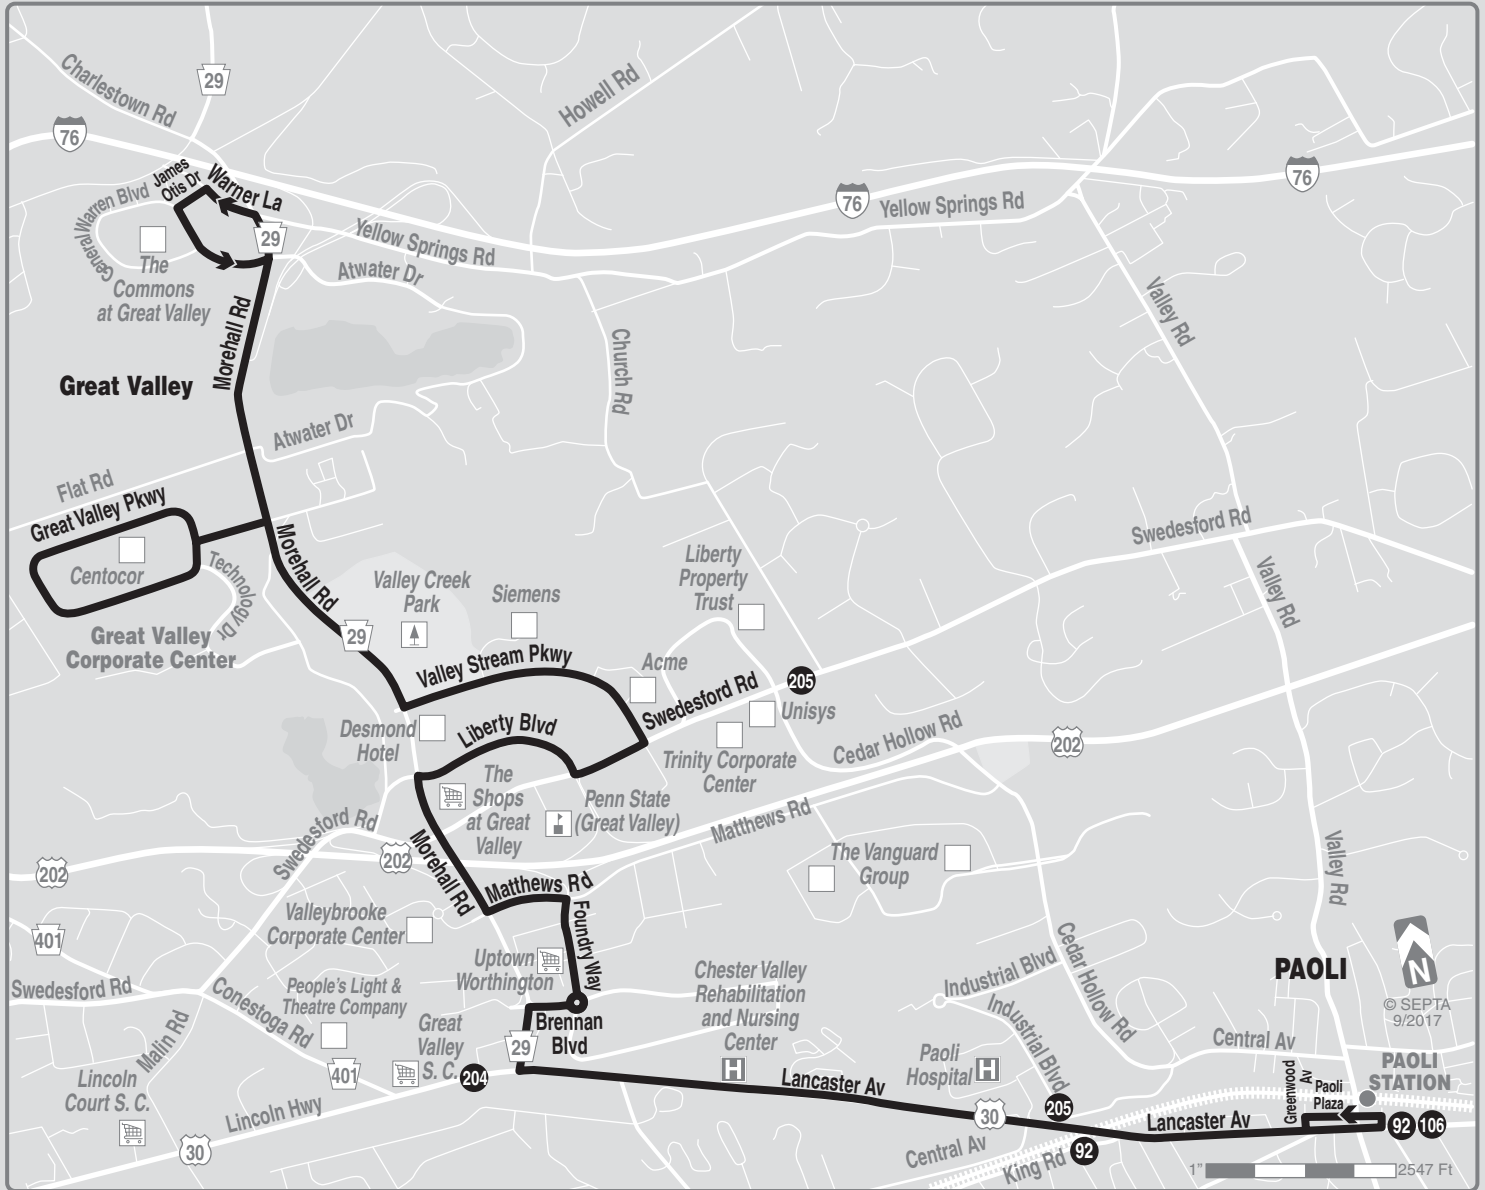

206

Effective June 11, 2018

The Commons at Great Valley to Paoli Station

Serving Great Valley
Corporate Center

A SEPTA Key Card
makes purchasing fares
& paying for your ride
EASY and CONVENIENT

MONDAYS THROUGH FRIDAYS

To The Commons at Great Valley

Paoli Station	Uptown Worthington	Liberty Blvd and Swedesford Rd	Valley Stream Pkwy and PA Route 29	Great Valley Pkwy and Technology Dr	Gen Warren Blvd and James Otis Dr (The Commons at Great Valley)
AM SERVICE					
6:29	6:35	6:41	6:42	6:50	6:58
7:07	7:13	7:19	7:21	7:29	7:37
7:36	7:42	7:48	7:50	7:58	8:06
8:18	8:25	8:31	8:32	8:40	8:48
8:31	8:38	8:44	8:45	8:53	9:01
9:11	9:18	9:24	9:25	9:33	9:40
9:33	9:40	9:45	9:46	9:54	10:01
10:39	10:46	10:51	10:52	10:59	11:05

To Paoli Station

Gen Warren Blvd and James Otis Dr (The Commons at Great Valley)	Great Valley Pkwy and Technology Dr	Valley Stream Pkwy and PA Route 29	Liberty Blvd and Swedesford Rd	Uptown Worthington	Paoli Station
PM SERVICE					
3:12	3:21	3:25	3:28	3:34	3:43
3:34	3:43	3:47	3:50	3:56	4:07
4:20	4:29	4:33	4:36	4:42	4:52
4:38	4:47	4:51	4:54	5:00	5:10
5:25	5:34	5:38	5:41	5:47	5:57
5:45	5:54	5:58	6:01	6:06	6:15

TRAVEL TIPS

- Route 206 does not operate on Saturdays, Sundays or Holidays (New Year's, Memorial, Independence, Labor, Thanksgiving, and Christmas days).
- Please consult Paoli/Thorndale Line timetables for details relating to service.
- Route 206 AM buses will wait for up to 10 minutes in the event that a train from Philadelphia arrives late, otherwise buses will operate as scheduled.
- Fare payment options: cash, transfers, tokens, passes. Please check the SEPTA fare brochure or www.septa.org for complete fare information.
- To SAVE Money on Your Commute visit www.thecommuterschoice.com